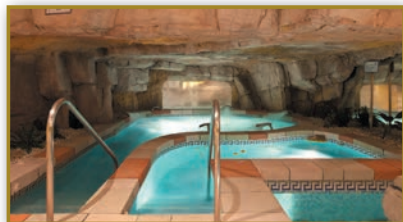

200 Mts

Jerez
48,7 km

200 Mts

Bahía de
Cádiz
150 Mts

Spa & Wellness AcquaPlaya: Es el mayor Spa en el centro histórico de la ciudad. Dispone de zona de aguas con piscina de frutas, jacuzzis, sauna, baño turco, etc. y de zona de tratamientos, tanto estéticos como terapéuticos.

Spa & Wellness AcquaPlaya. It is the largest Spa in the city's historical quarter. Features a water area with a fruit pool, Jacuzzi, sauna, Turkish baths, etc., as well as a beauty and therapeutic treatment area.

Salones con capacidad para un máximo de 60 personas, ideales para reuniones de trabajo o celebraciones.

Halls with a capacity of up to 60 people, ideal for business meetings or celebrations.

SENATOR CÁDIZ SPA HOTEL

C/ Rubio Díaz 1, Pza. San Agustín (Cádiz) · ☎ (00 34) 956 200 202

www.senatorcadizspahotel.com